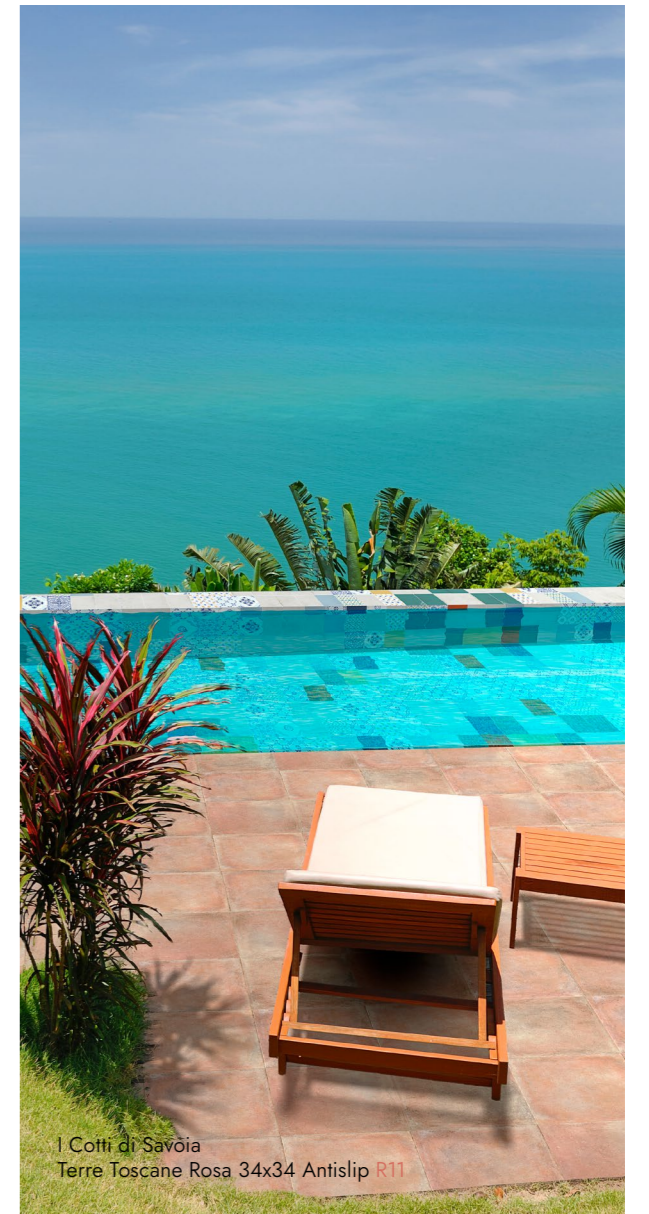

I Cotti di Savoia
Terre Toscane Rosa 34x34 Antislip R11

Crea ambienti dal calore autentico dove ogni sfumatura racconta la storia della tradizione.

ENG
Design spaces with authentic warmth, where every shade tells the story of tradition.

FR
Créez des espaces empreints de chaleur authentique, où chaque nuance raconte l'histoire de la tradition.

DEU
Gestalten Sie Räume mit authentischer Wärme, in denen jeder Farbton die Geschichte der Tradition erzählt.